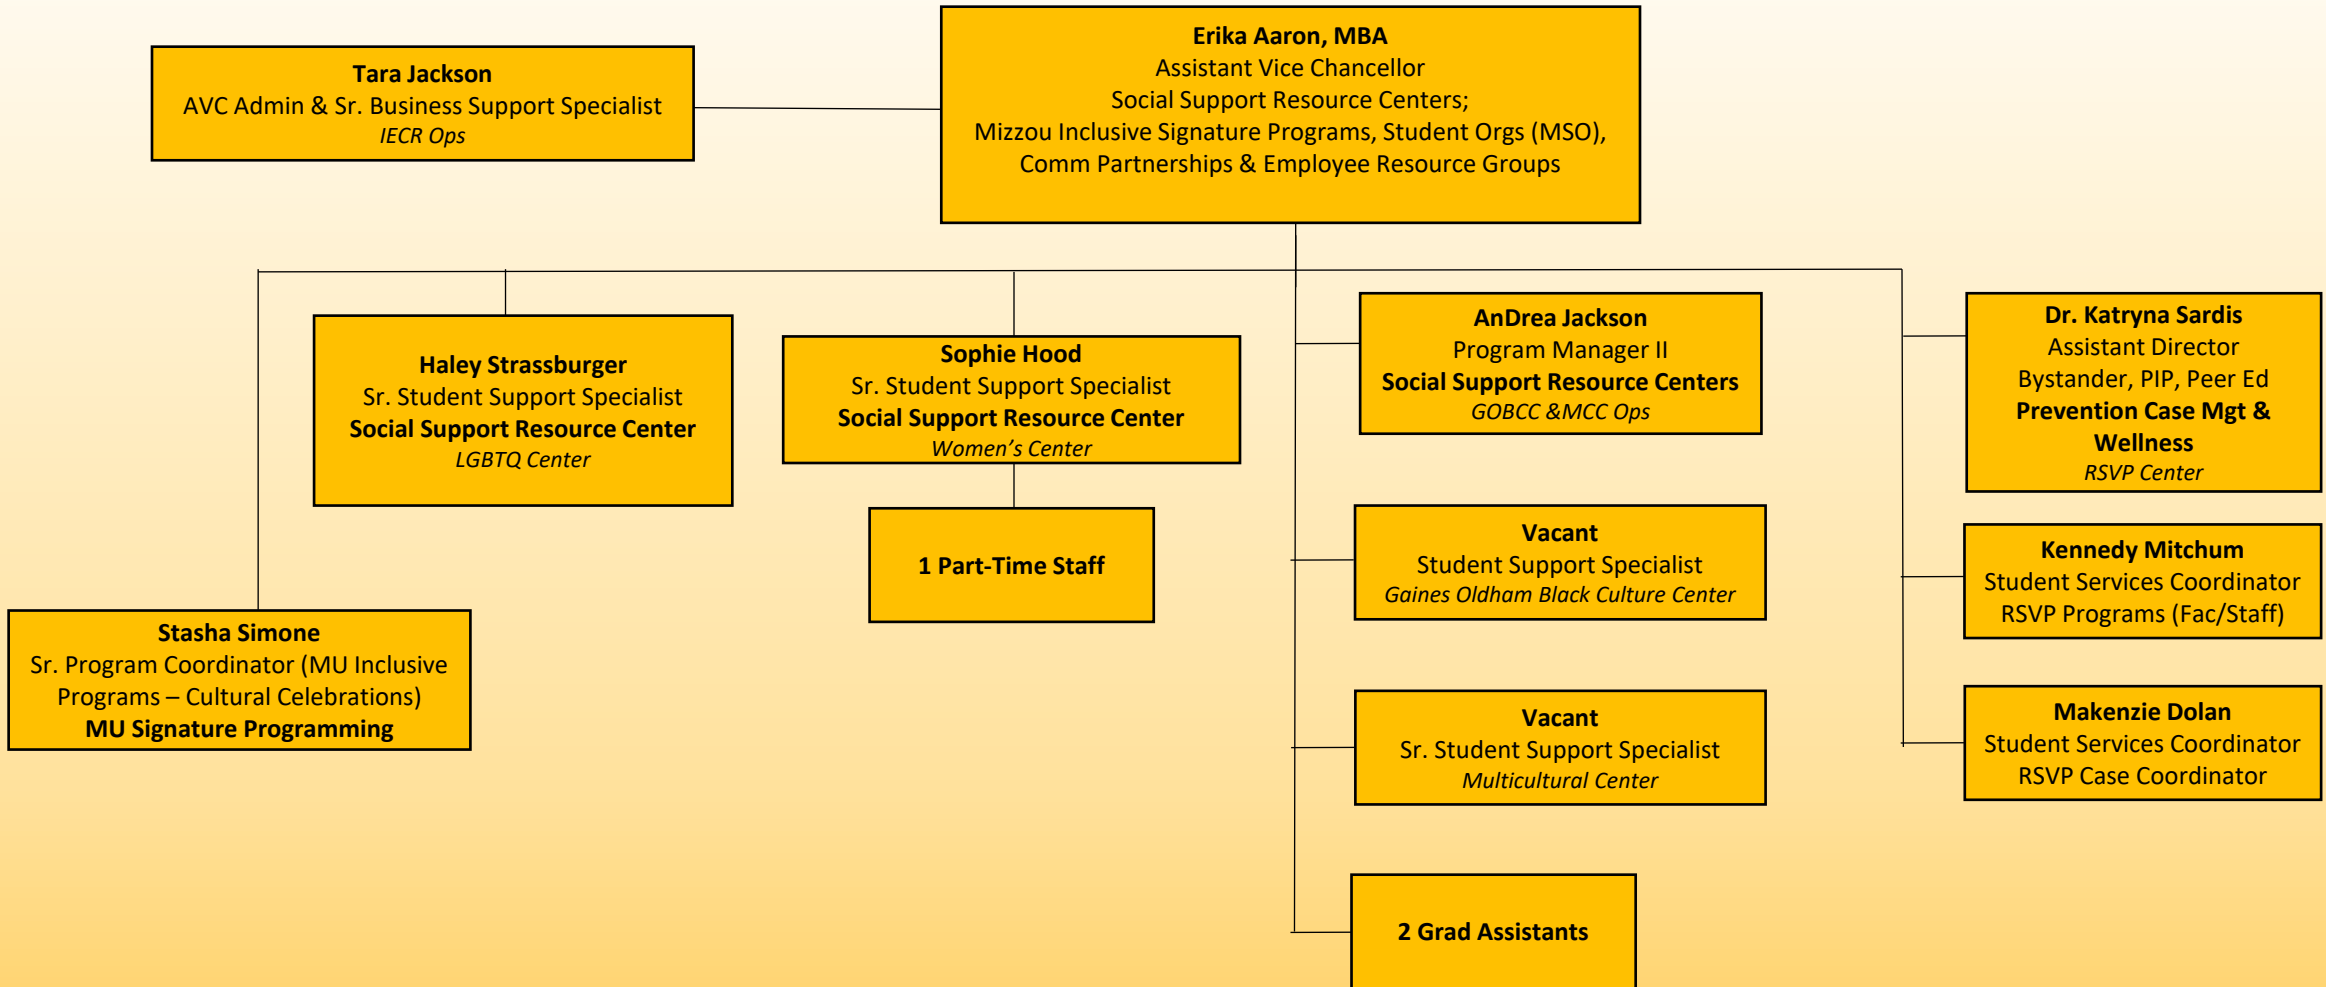

# Office of Inclusive Engagement & Constituent Relations (IECR)

**STUDENT WORKERS**  
Unit employs 40-50 each semester via student fees and work study program